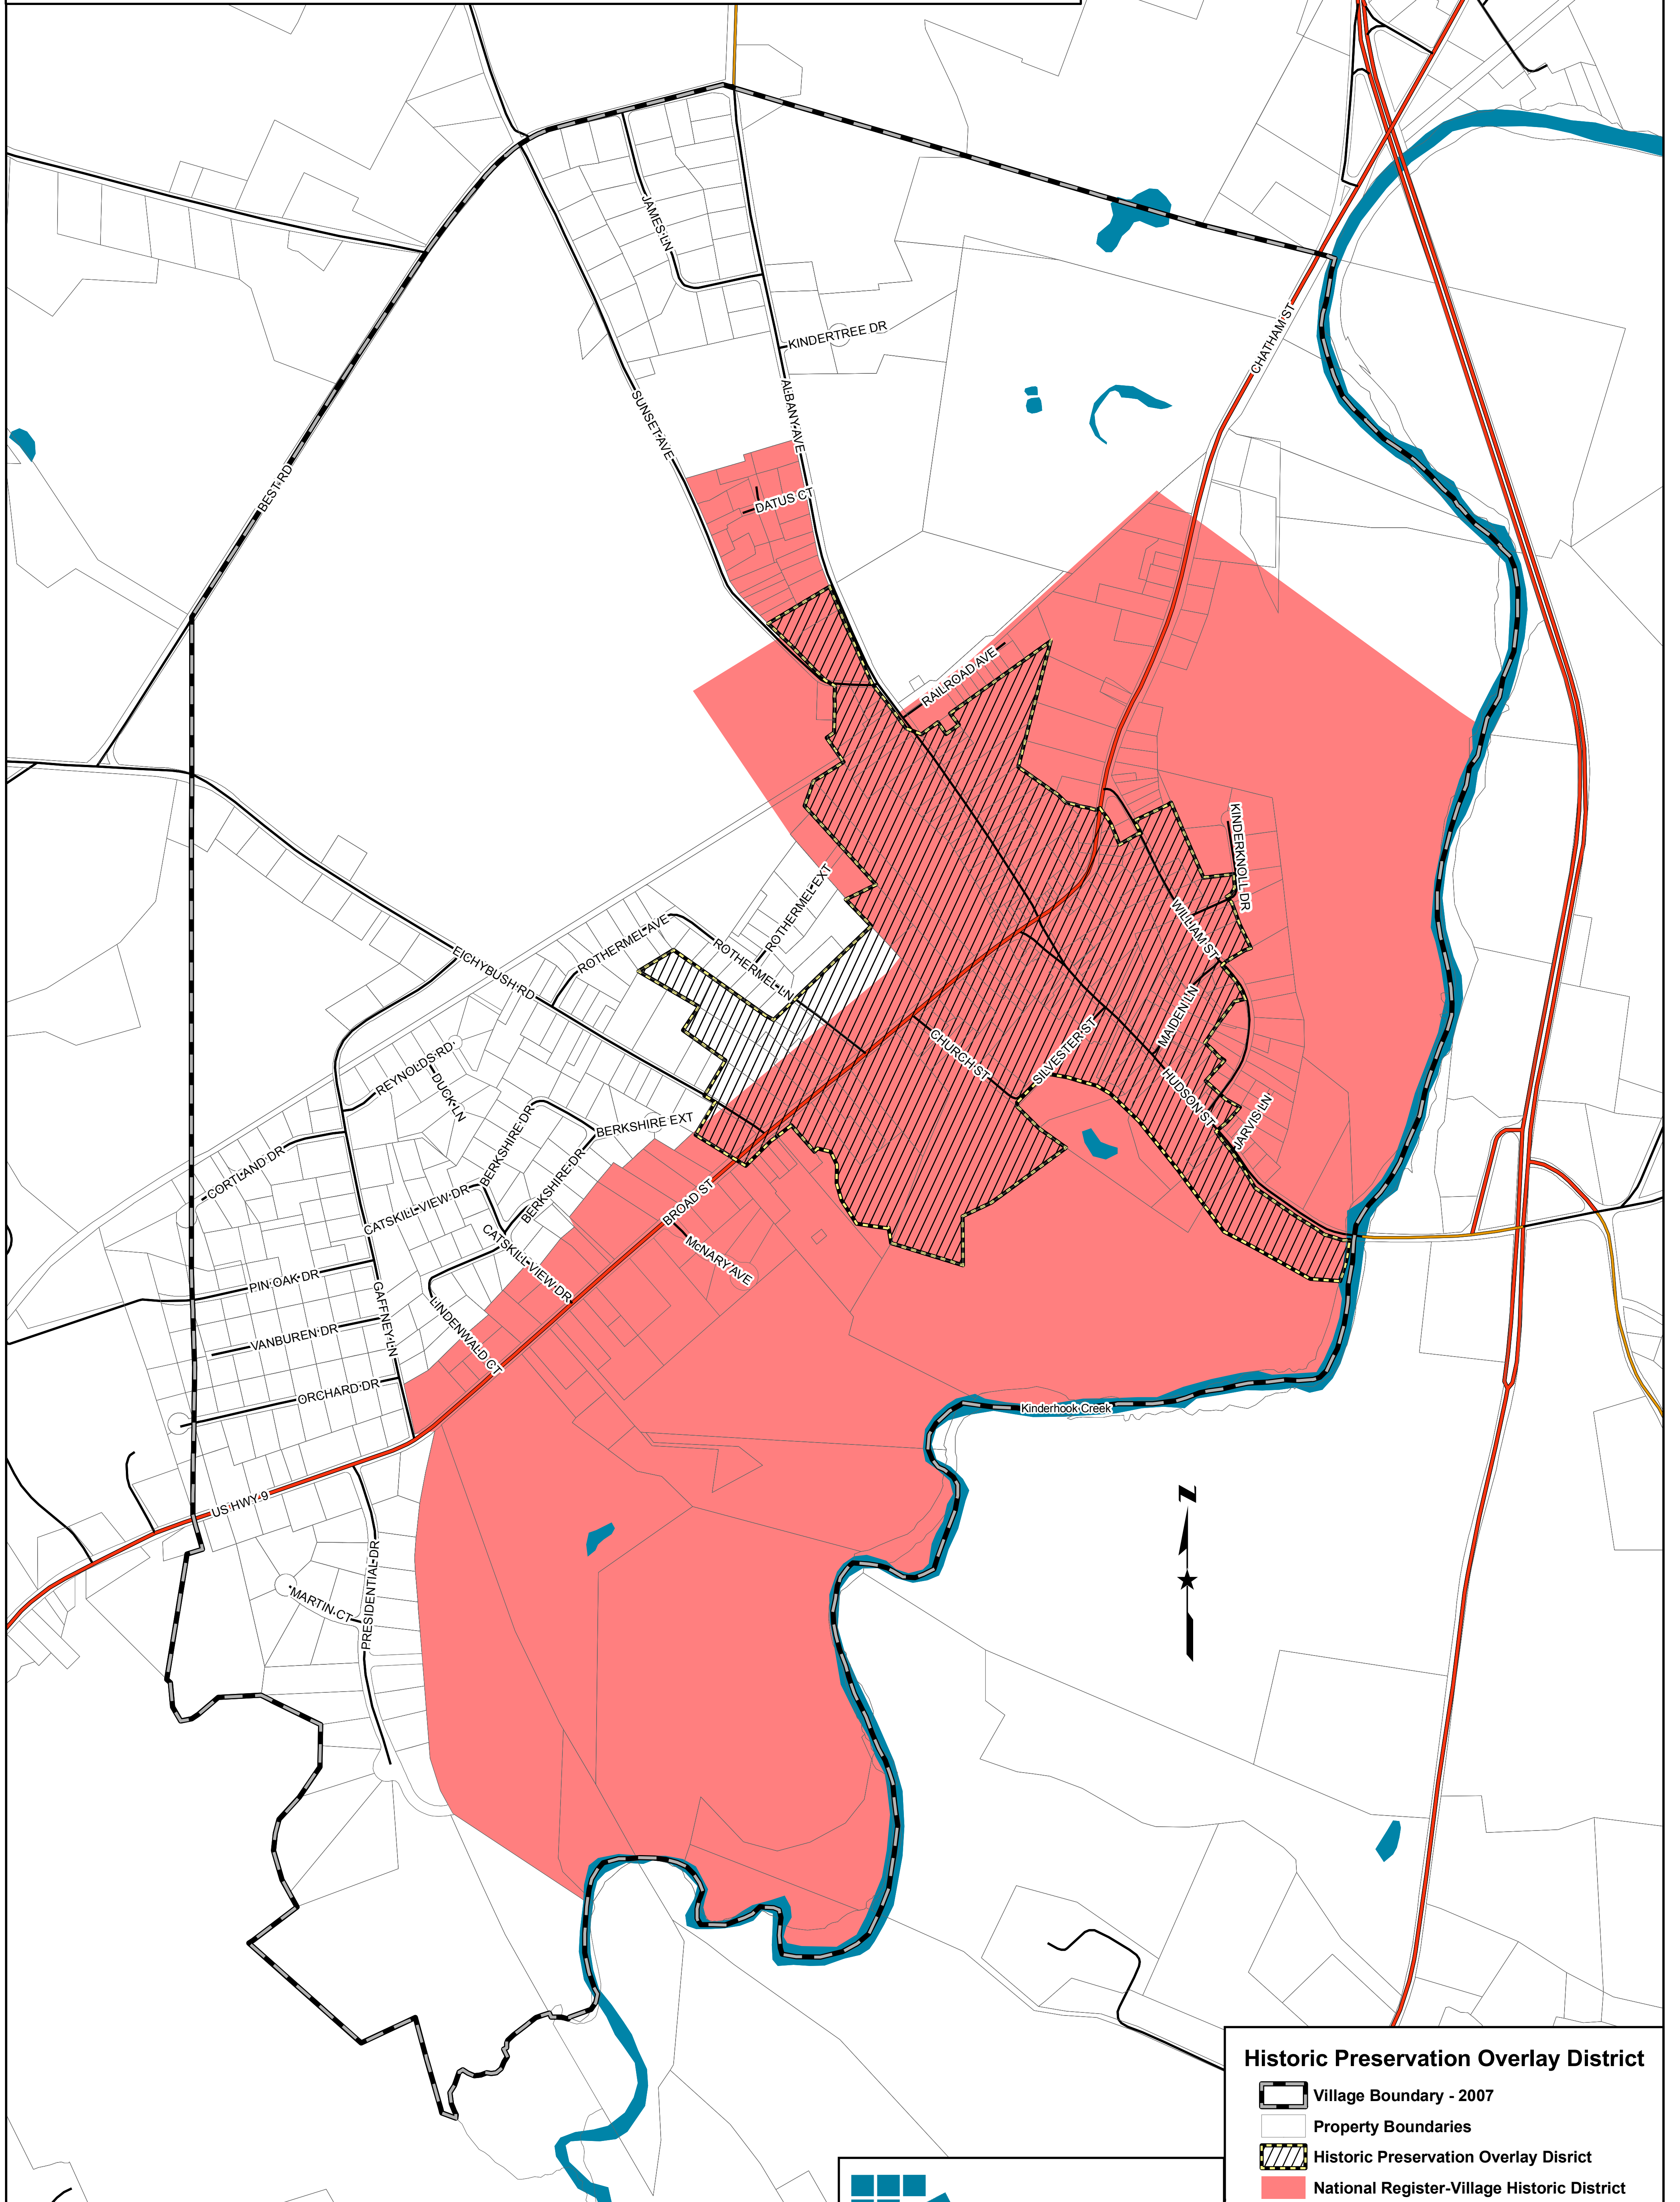

# Village of Kinderhook Historic Preservation Overlay District

**Community Planning &  
Environmental Associates**  
 Nan Stolzberg, AICP - [www.planningbetterplaces.com](http://www.planningbetterplaces.com)  
 152 Stolzenburg Road, Berne, NY 12023  
 Don Meltz, Planning and GIS - [www.donmeltz.com](http://www.donmeltz.com)

- Historic Preservation Overlay District**
-  Village Boundary - 2007
  -  Property Boundaries
  -  Historic Preservation Overlay District
  -  National Register-Village Historic District
- Roads**
-  State Route
  -  County Road
  -  Local Road
  -  Water